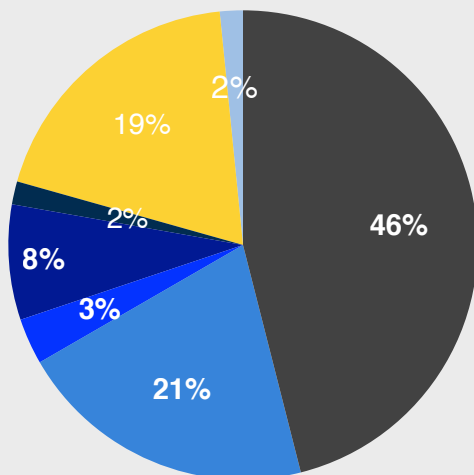

GENDER

- Boy
- Girl
- Other

STUDENT BODY:

375

RE-ENROLLMENT RATE:

95%

FACULTY SIZE:

63

STUDENTS

- White/European
- Hispanic/Latino
- Asian/Pacific Islander
- Black/African/Caribbean
- Native American
- Middle Eastern/Arab
- Two+ Races
- Other/Non-disclosed

STAFF YEARS OF SERVICE:

STAFF

- White/European
- Hispanic/Latino
- Asian/Pacific Islander
- Black/African/Caribbean
- Native American
- Middle Eastern/Arab
- Two+ Races
- Other/Non-disclosed