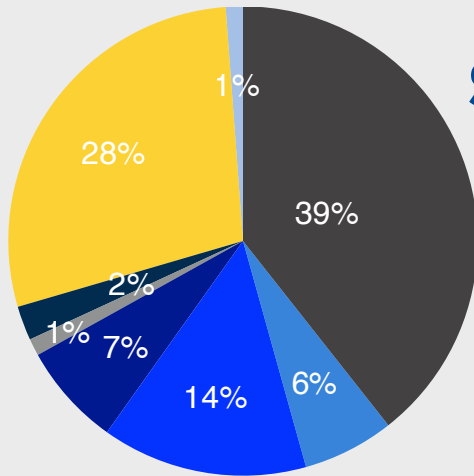

GENDER

- Boy
- Girl
- Other

STUDENT BODY:

375

RE-ENROLLMENT RATE:

95%

FACULTY SIZE:

63

STUDENTS

- White/European
- Hispanic/Latino
- Asian/Pacific Islander
- Black/African/Caribbean
- Native American
- Middle Eastern/Arab
- Two+ Races
- Other/Non-disclosed

STAFF YEARS OF SERVICE:

STAFF

- White/European
- Hispanic/Latino
- Asian/Pacific Islander
- Black/African/Caribbean
- Native American
- Middle Eastern/Arab
- Two+ Races
- Other/Non-disclosed