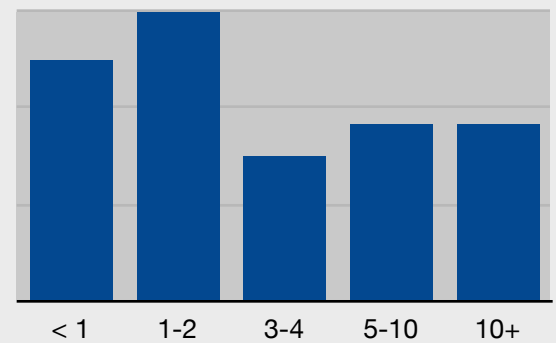

STAFF YEARS OF SERVICE:

STAFF

- White/European
- Hispanic/Latino
- Asian/Pacific Islander
- Black/African/Caribbean
- Native American
- Middle Eastern/Arab
- Two+ Races
- Other/Non-disclosed